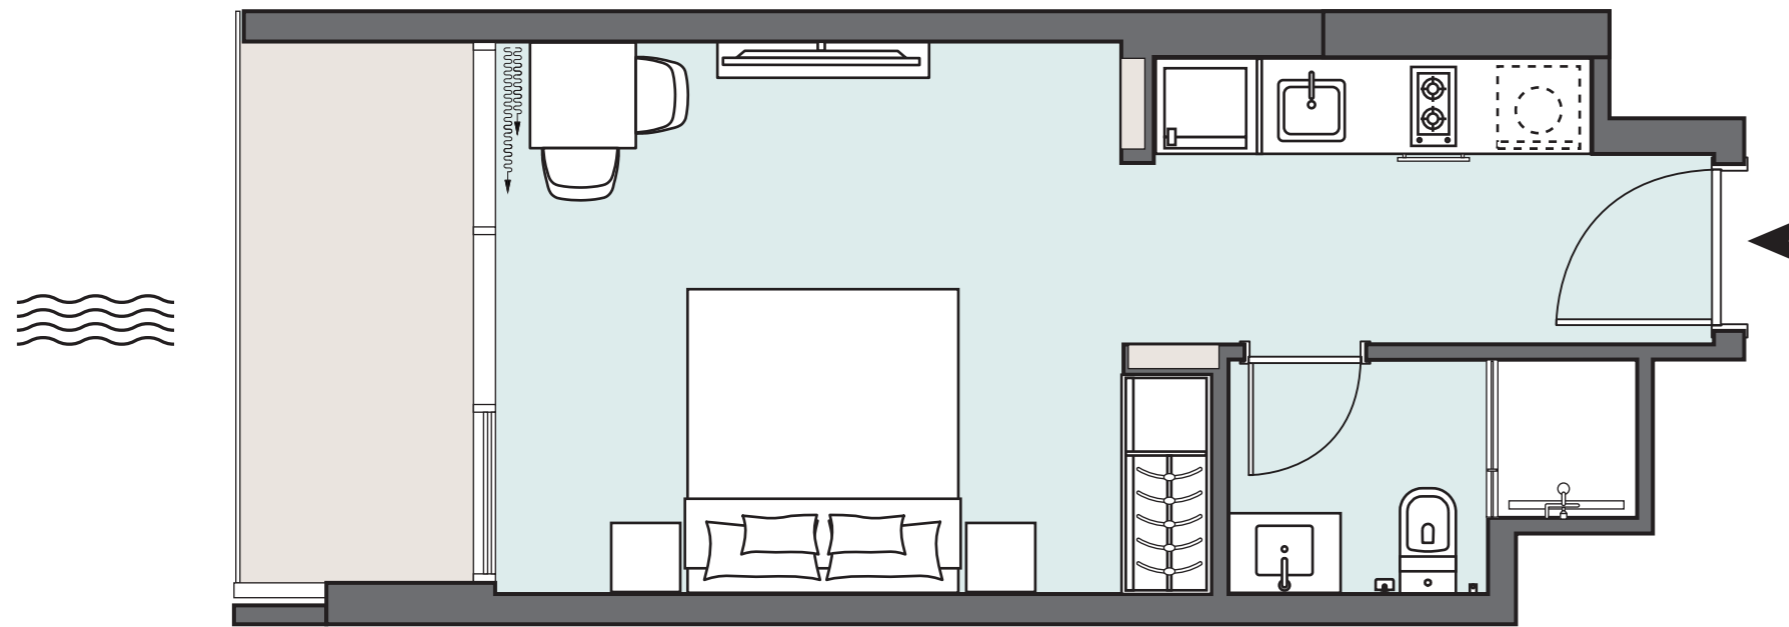

STUDIO APARTMENT

The Tower | Type TJ | Unit 12

Floors 4-6, 8-11,13-14, 18-21, 23-26, 28-31 & 33-35

Apartment Area	30.1 m ²	323.99 ft ²
Balcony Area	6.14 m ²	66.09 ft ²
Total Area	36.24 m²	390.08 ft²

Floors 4-14, 17-35