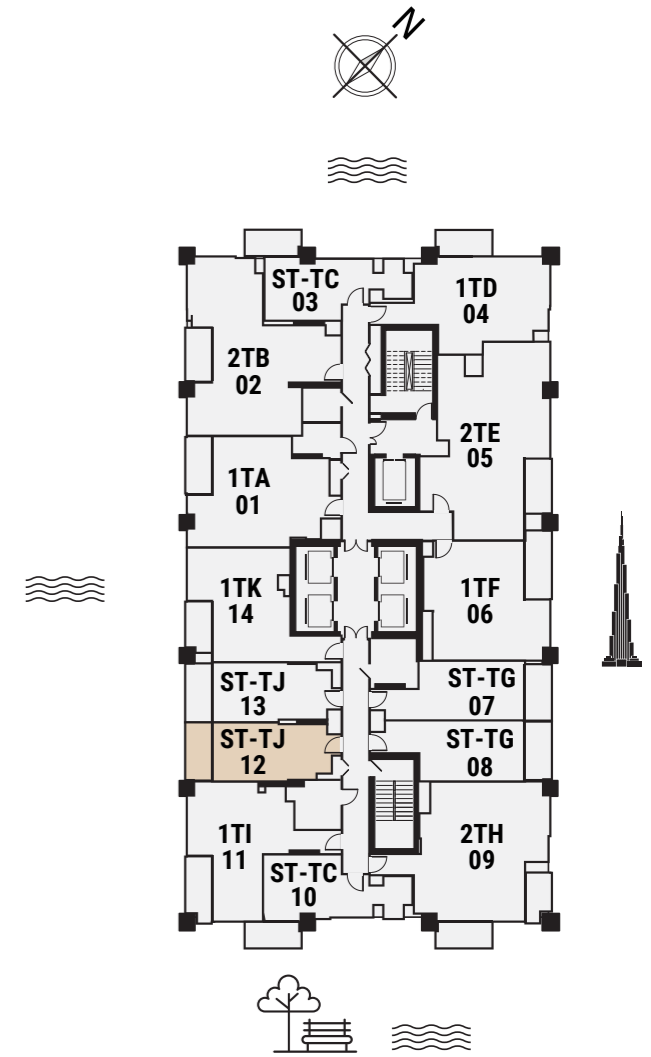

STUDIO APARTMENT

The Tower | Type TJ | Unit 12

Floors 4-6, 8-11,13-14, 18-21, 23-26, 28-31 & 33-35

Apartment Area	30.1 m ²	323.99 ft ²
Balcony Area	6.14 m ²	66.09 ft ²
Total Area	36.24 m²	390.08 ft²

Floors 4-14, 17-35